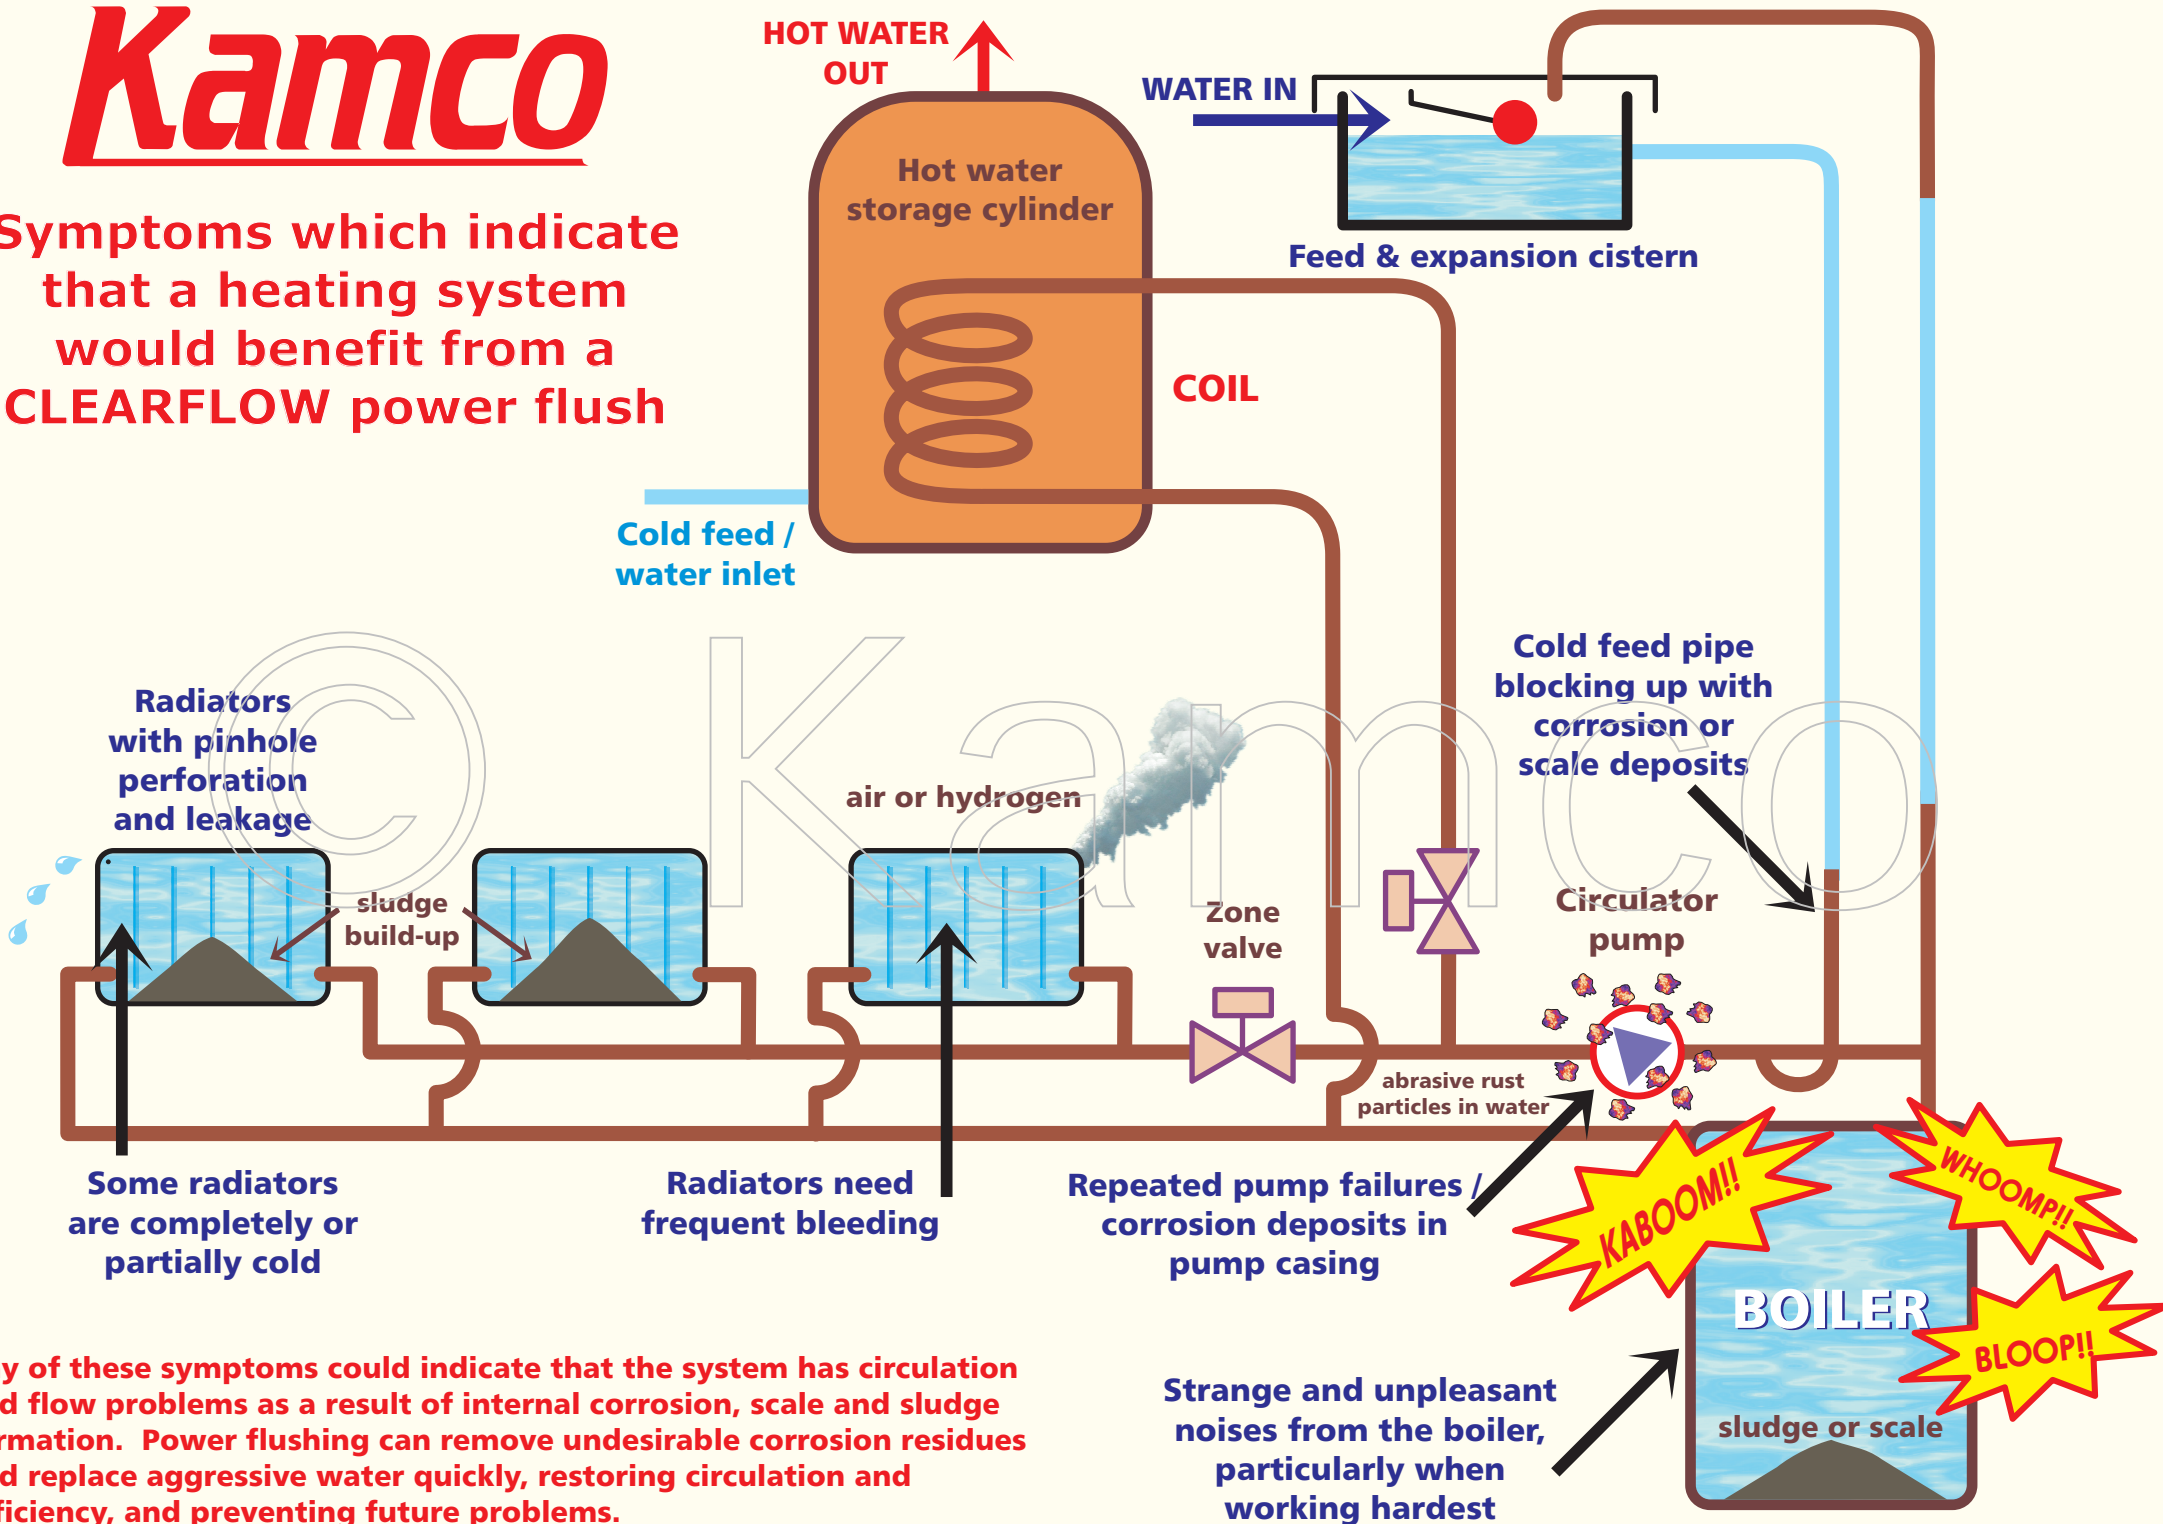

Kamco

Symptoms which indicate that a heating system would benefit from a CLEARFLOW power flush

Any of these symptoms could indicate that the system has circulation and flow problems as a result of internal corrosion, scale and sludge formation. Power flushing can remove undesirable corrosion residues and replace aggressive water quickly, restoring circulation and efficiency, and preventing future problems.